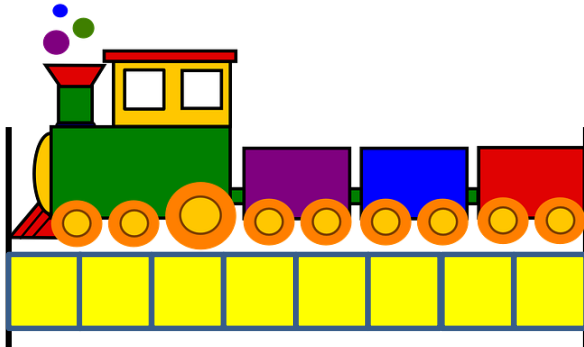

**Color tiles** are a manipulative that can be used as a counter or math tool.

When measuring length, a **color tile** is typically used to represent an inch and is used to measure smaller objects like this pencil.

The edge of the pencil is about 6 color tiles so the length of the pencil is about 6 inches long.